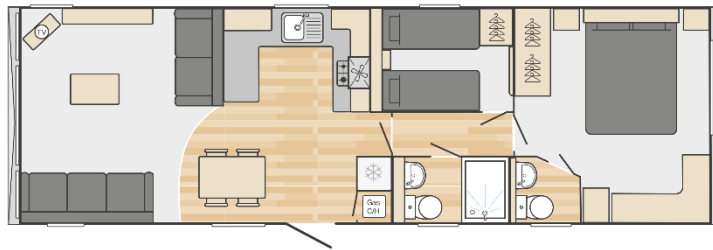

Swift Bordeaux Platinum 2023

The Bordeaux Platinum has been built with special edition features to offer a high-quality product which is exceptional value.

Holiday home specification:

Dimensions: 38' x 12'

Bedrooms: 2

Currently on the showground

Price: £67,950 plus decking

Highlights:

- Bright, airy living area with a freestanding two-piece suite.
- Includes dishwasher, TV and sound system
- Panoramic sliding front doors
- En-suite