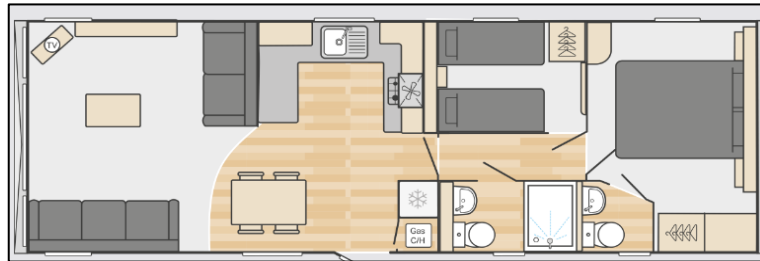

Swift Bordeaux 2022

Well-appointed and stylish, the Swift Bordeaux presents contemporary and practical accommodation.

Holiday home specification:

Dimensions: 35' x 12'

Bedrooms: 2

Sited on pitch 73

Price: £66,500

Highlights:

- **Large wooden sun deck**
- Bright, airy living area provides a cosy yet spacious retreat
- Outlook doors
- En-suite

Siting, connection and transport charges are included

What we think of the 'Swift Bordeaux' here at Eastham Hall Holiday Park:

"This holiday home offers exceptional value. We like the design touches such as the high-level kitchen window in this stylish holiday home."