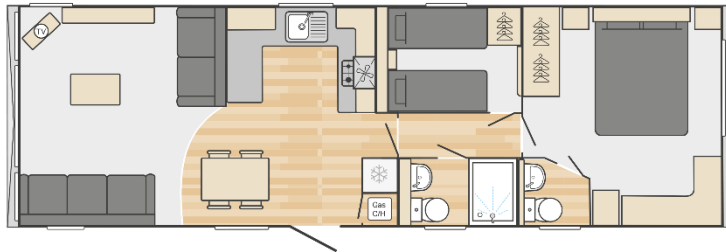

Swift Bordeaux Platinum 2023

The Bordeaux Platinum has been built with special edition features to offer a high-quality product which is exceptional value.

Holiday home specification:

Dimensions: 38' x 12'

Bedrooms: 2

Sited on pitch 176

Price: £67,950 plus decking

Highlights:

- Bright, airy living area with a freestanding two-piece suite.
- Includes dishwasher, TV and sound system
- Panoramic sliding front doors
- En-suite