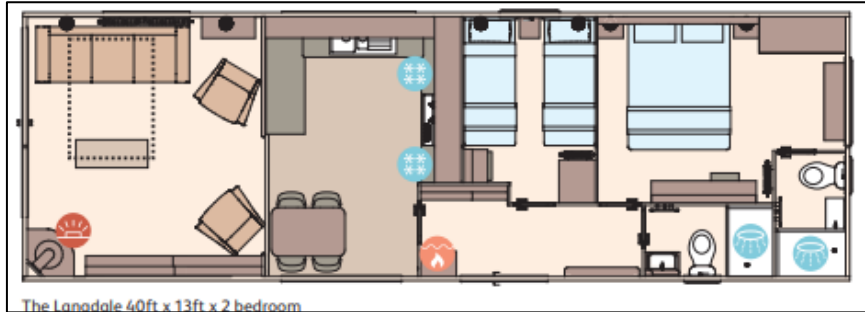

ABI Langdale 2023

With a subtle, cosy cabin feel, the Langdale blends a soft, simple colour mix, barely-there cupboard handles and statement stove, which all adds up to the perfect Scandi hideaway.

Holiday home specification:

Dimensions: 40' x 13'
Residential specification
Bedrooms: 2
Sited on pitch 53

Price: £106,500

Highlights:

- **Composite and glass decking included**
- Modern, spacious kitchen
- Luxury wood burner style feature fire
- Shower en-suite
- Entry hall

Siting, connection and transport charges are included

What we think of the 'ABI Langdale' here at Eastham Hall Holiday Park:

“This is a lovely large holiday home with a modern feel.”