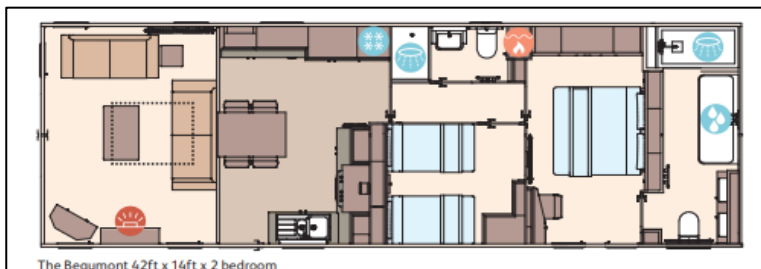

ABI Beaumont 2023

Enjoy a spa-like retreat in the Beaumont. Luxuriously appointed and thoroughly stylish, with shaker-inspired kitchen, invigorating rainfall shower and spacious separate bath, the whole experience is designed to take your breath away.

Holiday home specification:

Dimensions: 42' x 14'

Residential specification

Bedrooms: 2

This holiday home can be ordered

Price on application

Highlights:

- **Stunning composite and glass decking to the front and side will be built**
- 14ft wide with king size master bed and 3' beds in the second bedroom
- Impressive larder unit
- Panoramic sliding doors
- Luxury en-suite double shower and separate bath