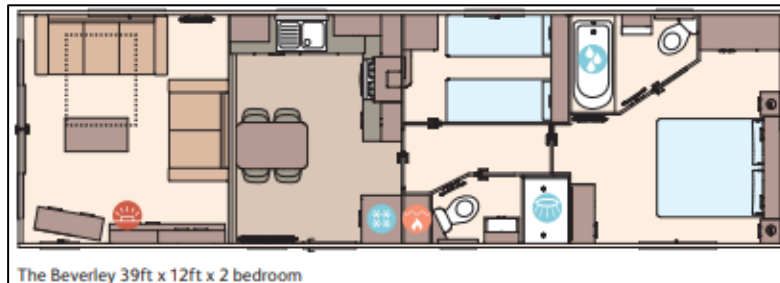

ABI Beverley 2023

The Beverley is seriously stylish, with sleek matte black finishes and contrasting woods. From designer-look lighting to stripped-back handles, every inch feels original, a touch urban and utterly desirable.

Holiday home specification:

Dimensions: 39' x 12'

Bedrooms: 2

Sited on Pitch 143

Price on application

Highlights:

- Home from home comforts throughout
- Comfortable free-standing sofas
- En-suite with bath

Siting, connection and transport charges are included